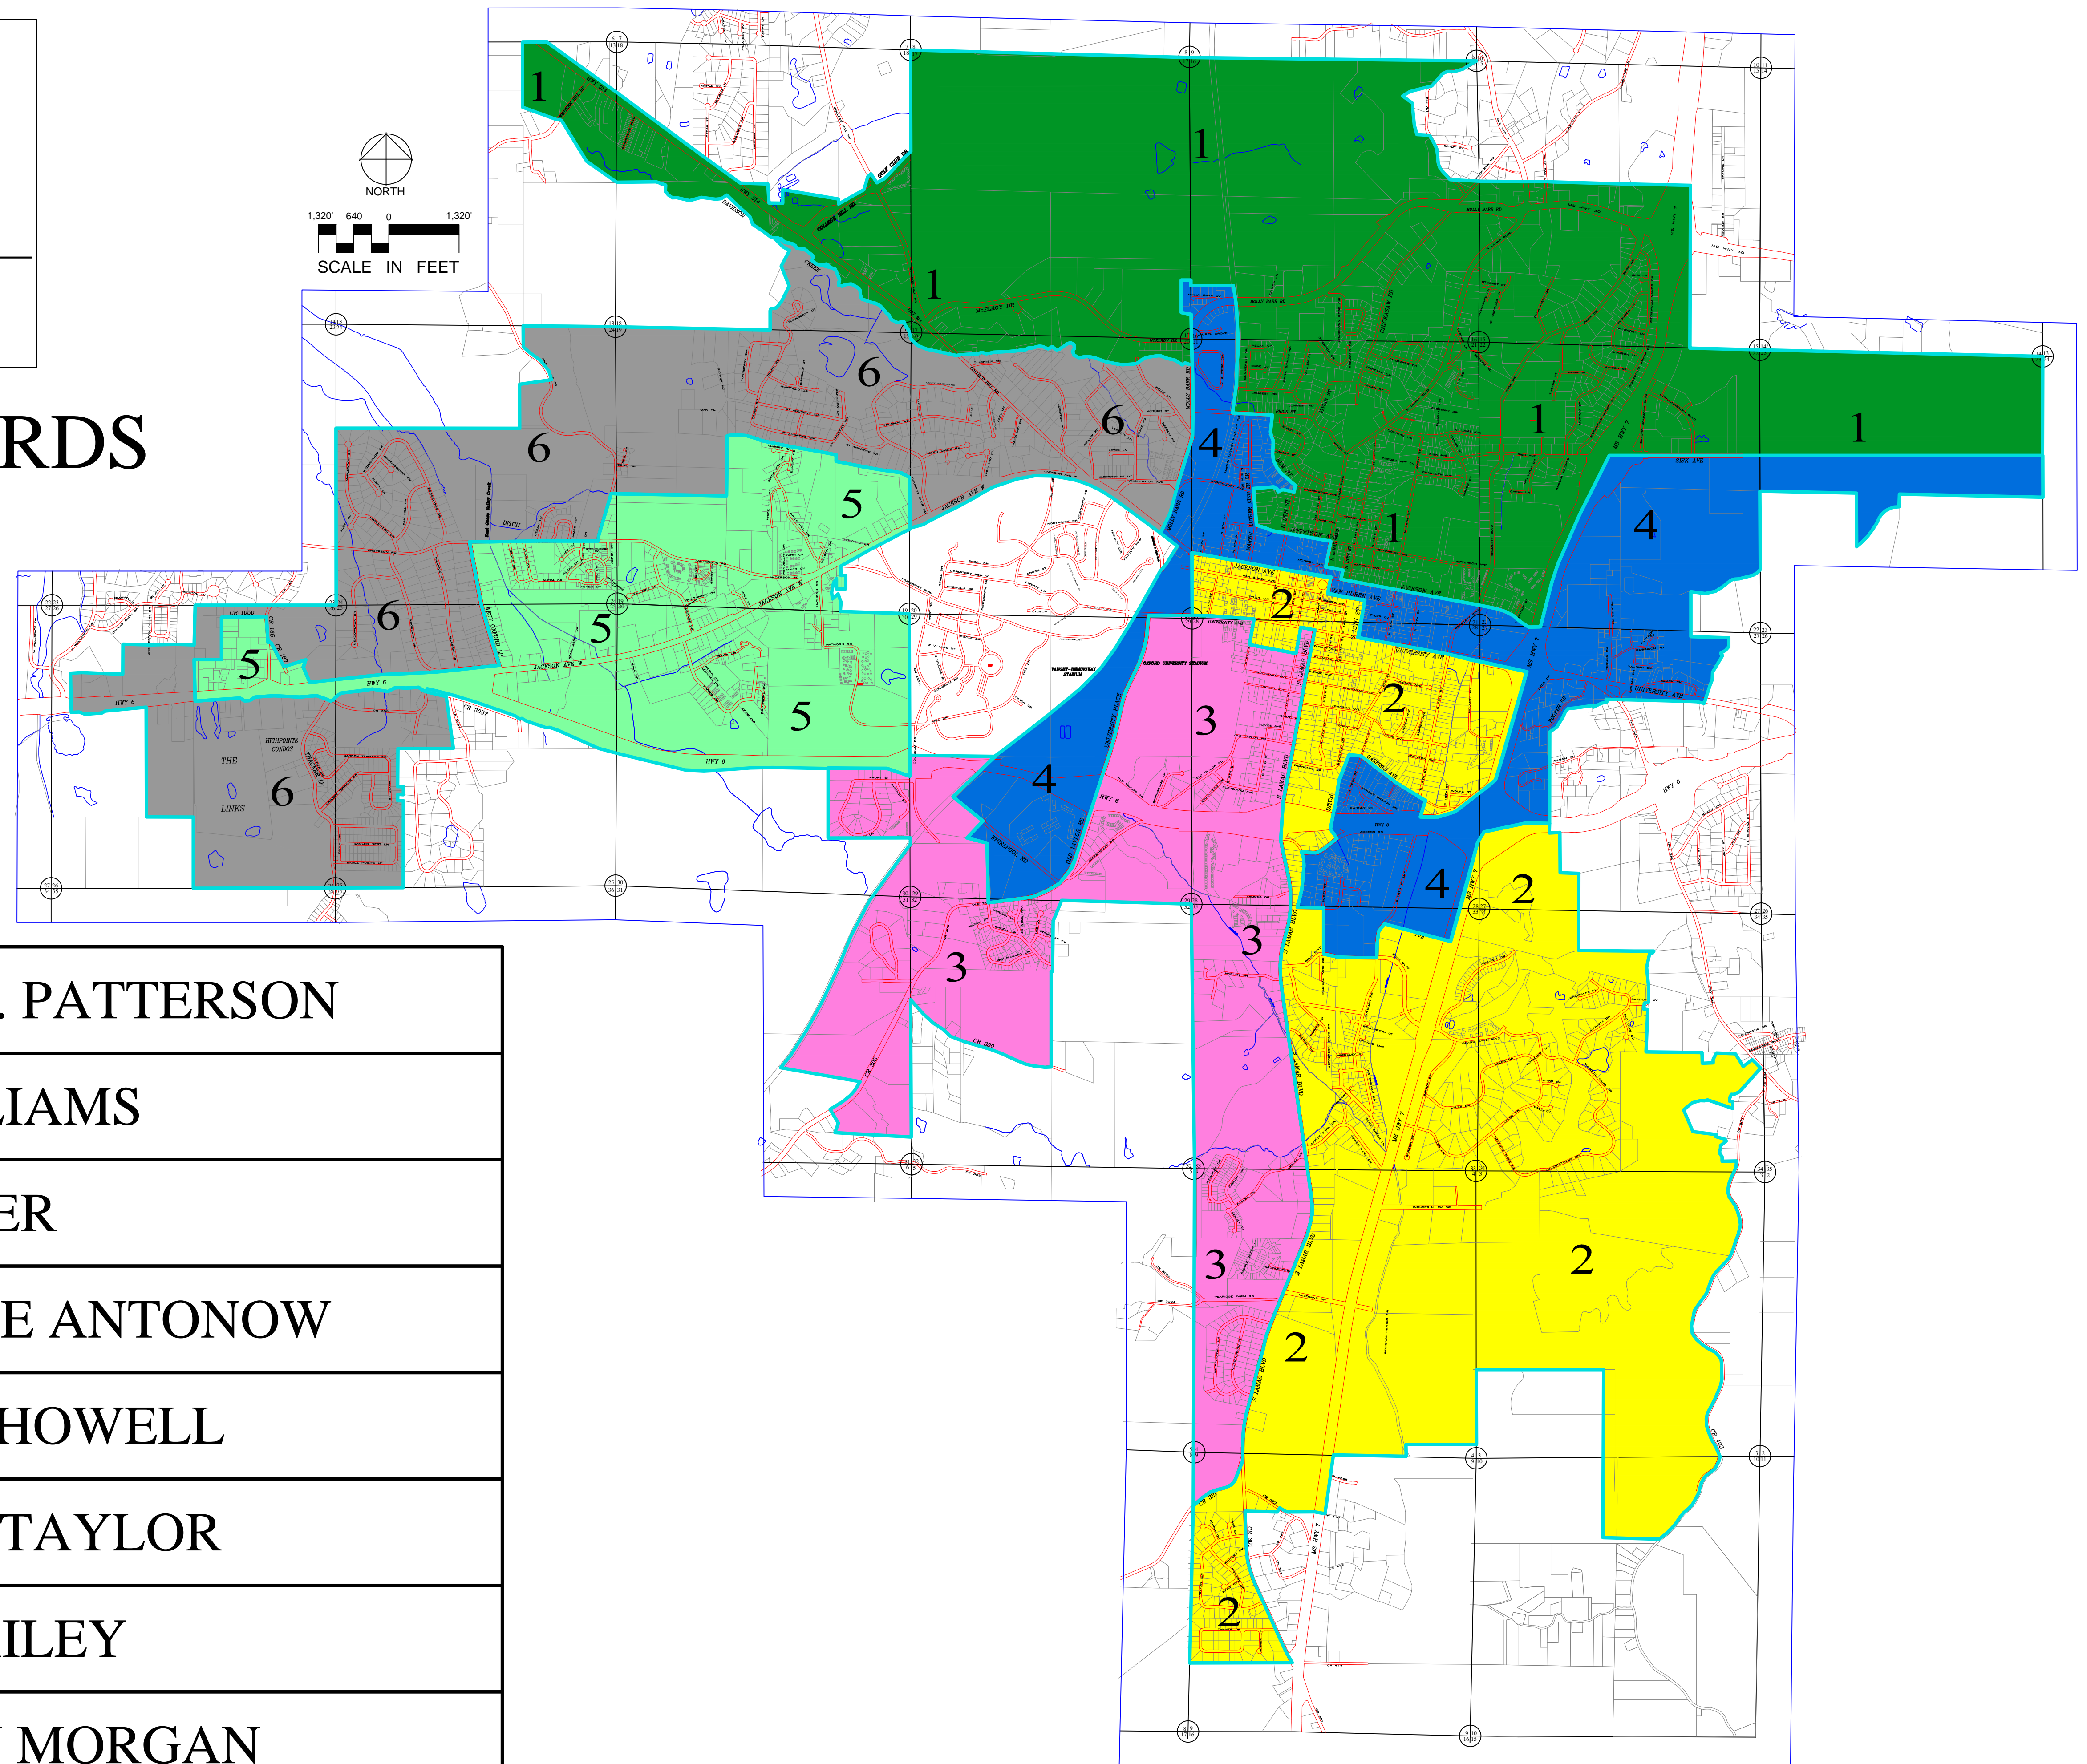

2012 VOTING WARDS

	MAYOR - GEORGE G. PATTERSON
	WARD 1 - NEY WILLIAMS
	WARD 2 - E.O. OLIVER
	WARD 3 - DR. JANICE ANTONOW
	WARD 4 - ULYSSES HOWELL
	WARD 5 - PRESTON TAYLOR
	WARD 6 - JASON BAILEY
	AT LARGE - JOHN MORGAN

REVISION	DATE

Scale: NTS
Date: 1/10/13
File:
Proj.No.:
Drawn By: MRD
Checked By: MBR

Sheet Title: